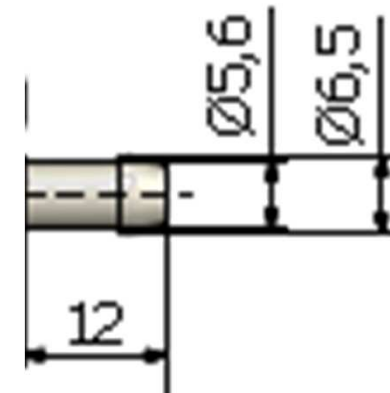

RPE Series TV 2/2

100%
MADE IN ITALY