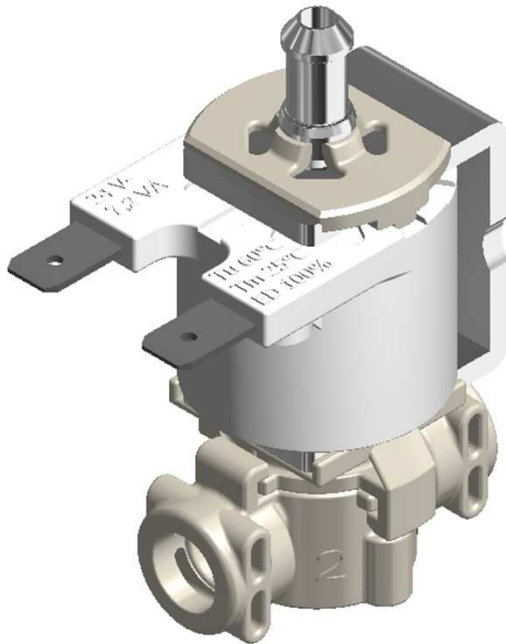

RPE Series TV 3/2

Main technical features

100%
MADE IN ITALY

4

WORKING SPECIFICATIONS

- Working pressure: 0 - 15 bar
- Room temperature: 0 - 60°C
- Fluid temperature: 0 - 140°C
- Nominal diameter port 2: Ø 1.5 – Ø 2- Ø2,5 mm
- Nominal diameter port 3: Ø 1.5 mm

PHYSICAL SPECIFICATIONS

- Valve body: PPS
- Diaphragm: FPM/FKM
- Core/Spring: Stainless steel
- Assembly: Fast connection

INSTALLATION

- Any position