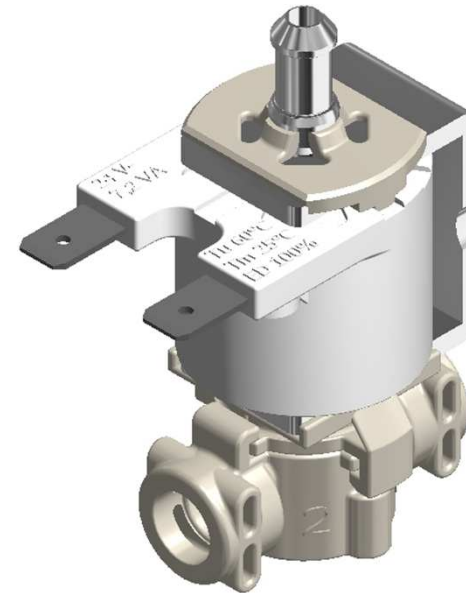

available as:
TV 3/2