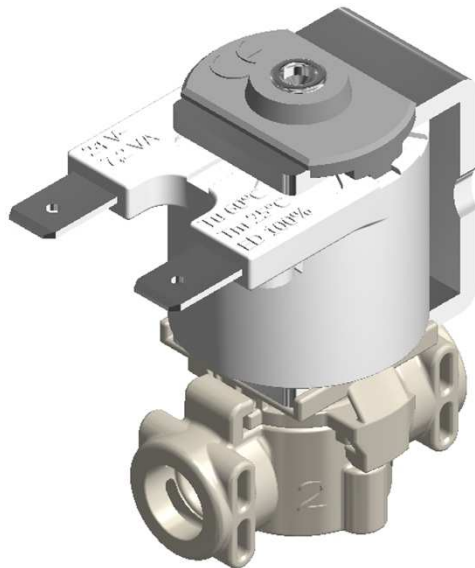

RPE Series TV 2/2 & 3/2

100%
MADE IN ITALY

2

available as:
TV 2/2