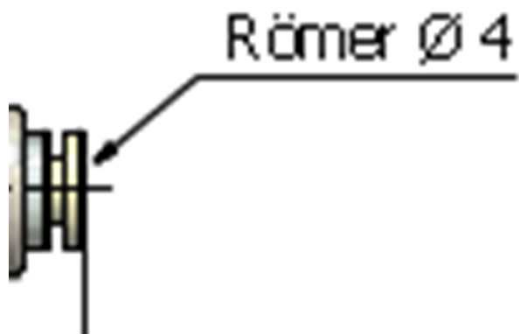

RPE Series TV 2/2

100%
MADE IN ITALY