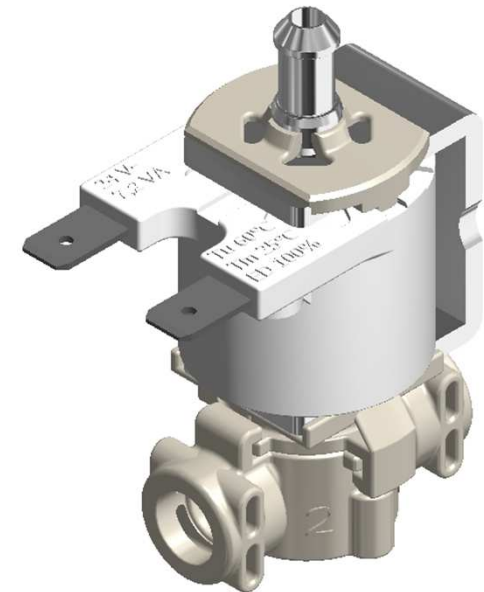

Main technical features

100%
MADE IN ITALY

3

WORKING SPECIFICATIONS

- Working pressure: 0 - 15 bar
- Room temperature: 0 - 60°C
- Fluid temperature: 0 - 140°C
- Flow direction: unidirectional
- Nominal diameter: Ø 2 mm
- Control: N.C.

PHYSICAL SPECIFICATIONS

- Valve body: PPS
- Diaphragm: FPM/FKM
- Core/Spring: Stainless steel
- Assembly: Fast connection

INSTALLATION

- Any position

RPE Series TV 3/2

Main technical features

100%
MADE IN ITALY

- Valve body: PPS
- Diaphragm: FPM/FKM
- Core/Spring: Stainless steel
- Assembly: Fast connection

INSTALLATION

- Any position

RPE Series TV 2/2 & 3/2 Hydraulic Connections

100%
MADE IN ITALY

5

Hydraulic connections

Inlet:	Quick coupling Ø6 mm
	Quick coupling Ø4 mm
	Fork
Outlet:	Quick coupling Ø6 mm
	Quick coupling Ø4 mm
	Fork

RPE Series TV 2/2

100%
MADE IN ITALY

Compact
Easier cleaning

Fully inspected

4 fixing points
diameter 2.6