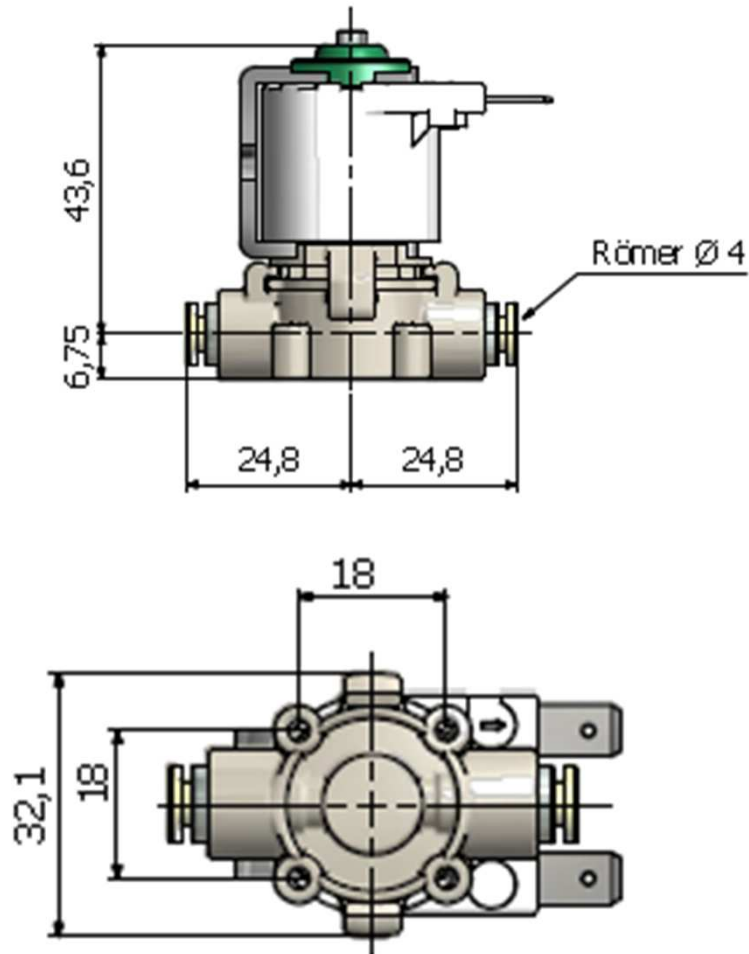

PHYSICAL SPECIFICATIONS

- Valve body: PPS
- Diaphragm: FPM/FKM
- Core/Spring: Stainless steel
- Assembly: Fast connection

INSTALLATION

- Any position

RPE Series TV 3/2

Main technical features

100%
MADE IN ITALY

4

WORKING SPECIFICATIONS

- Working pressure: 0 - 15 bar
- Room temperature: 0 - 60°C
- Fluid temperature: 0 - 140°C
- Nominal diameter port 2: Ø 1.5 – Ø 2- Ø2,5 mm
- Nominal diameter port 3: Ø 1.5 mm

PHYSICAL SPECIFICATIONS

- Valve body: PPS
- Diaphragm: FPM/FKM
- Core/Spring: Stainless steel
- Assembly: Fast connection

INSTALLATION

- Any position

RPE Series TV 2/2 & 3/2 Hydraulic Connections

100%
MADE IN ITALY

5

Hydraulic connections

Inlet:	Quick coupling Ø6 mm
	Quick coupling Ø4 mm
	Fork
Outlet:	Quick coupling Ø6 mm
	Quick coupling Ø4 mm
	Fork

RPE Series TV 2/2

100%
MADE IN ITALY

Compact
Easier cleaning

Fully inspected

4 fixing points
diameter 2.6