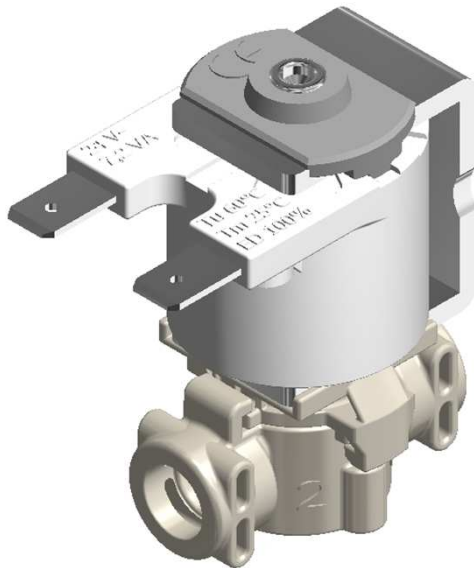

Main technical features

100%
MADE IN ITALY

3

WORKING SPECIFICATIONS

- Working pressure: 0 - 15 bar
- Room temperature: 0 - 60°C
- Fluid temperature: 0 - 140°C
- Flow direction: unidirectional
- Nominal diameter: Ø 2 mm
- Control: N.C.

PHYSICAL SPECIFICATIONS

- Valve body: PPS
- Diaphragm: FPM/FKM
- Core/Spring: Stainless steel
- Assembly: Fast connection

INSTALLATION

- Any position

RPE Series TV 3/2

Main technical features

100%
MADE IN ITALY

- Valve body: PPS
- Diaphragm: FPM/FKM
- Core/Spring: Stainless steel
- Assembly: Fast connection

INSTALLATION

- Any position

RPE Series TV 2/2 & 3/2 Hydraulic Connections

100%
MADE IN ITALY

5

Hydraulic connections

Inlet:	Quick coupling Ø6 mm
	Quick coupling Ø4 mm
	Fork
Outlet:	Quick coupling Ø6 mm
	Quick coupling Ø4 mm
	Fork

RPE Series TV 2/2

100%
MADE IN ITALY

Compact
Easier cleaning

Fully inspected

4 fixing points
diameter 2.6