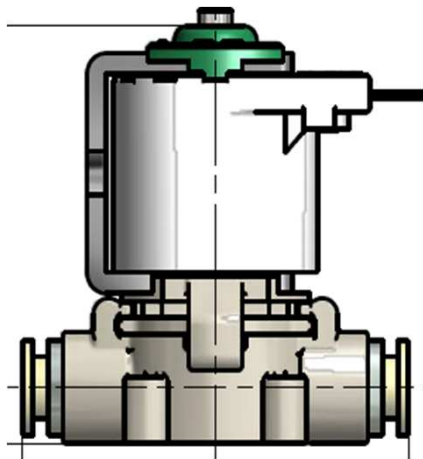

RPE Series TV 2/2

100%
MADE IN ITALY