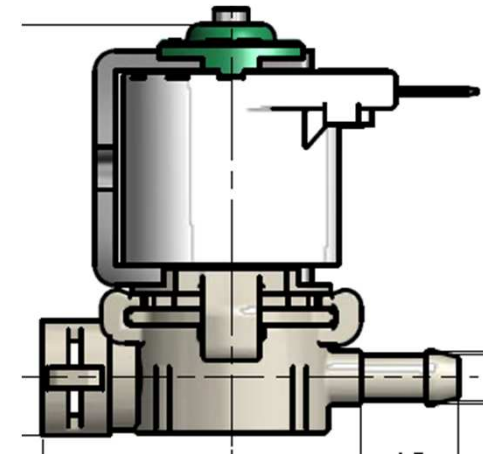

RPE Series TV 2/2

100%
MADE IN ITALY