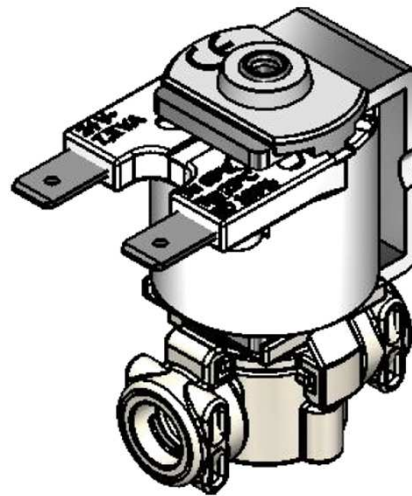

RPE Series TV 2/2

100%
MADE IN ITALY