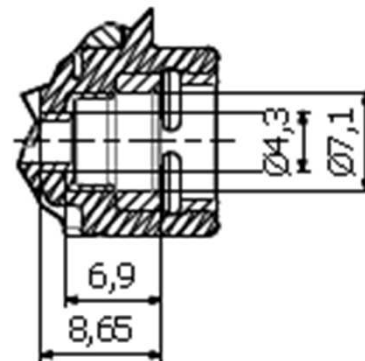

RPE Series TV 2/2

100%
MADE IN ITALY