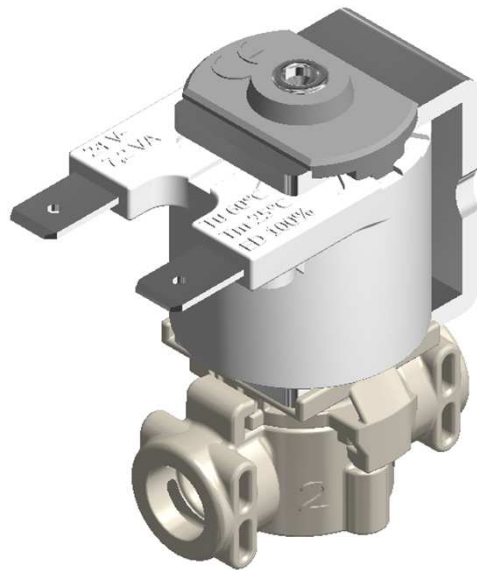

Main technical features

100%
MADE IN ITALY

3

WORKING SPECIFICATIONS

- Working pressure: 0 - 15 bar
- Room temperature: 0 - 60°C
- Fluid temperature: 0 - 140°C
- Flow direction: unidirectional
- Nominal diameter: Ø 2 mm
- Control: N.C.

PHYSICAL SPECIFICATIONS

- Valve body: PPS
- Diaphragm: FPM/FKM
- Core/Spring: Stainless steel
- Assembly: Fast connection

INSTALLATION

- Any position

RPE Series TV 3/2

Main technical features

100%
MADE IN ITALY

- Valve body: PPS
- Diaphragm: FPM/FKM
- Core/Spring: Stainless steel
- Assembly: Fast connection

INSTALLATION

- Any position

RPE Series TV 2/2 & 3/2 Hydraulic Connections

100%
MADE IN ITALY

5

Hydraulic connections

Inlet:	Quick coupling Ø6 mm
	Quick coupling Ø4 mm
	Fork
Outlet:	Quick coupling Ø6 mm
	Quick coupling Ø4 mm
	Fork

RPE Series TV 2/2

100%
MADE IN ITALY

Compact
Easier cleaning

Fully inspected

4 fixing points
diameter 2.6