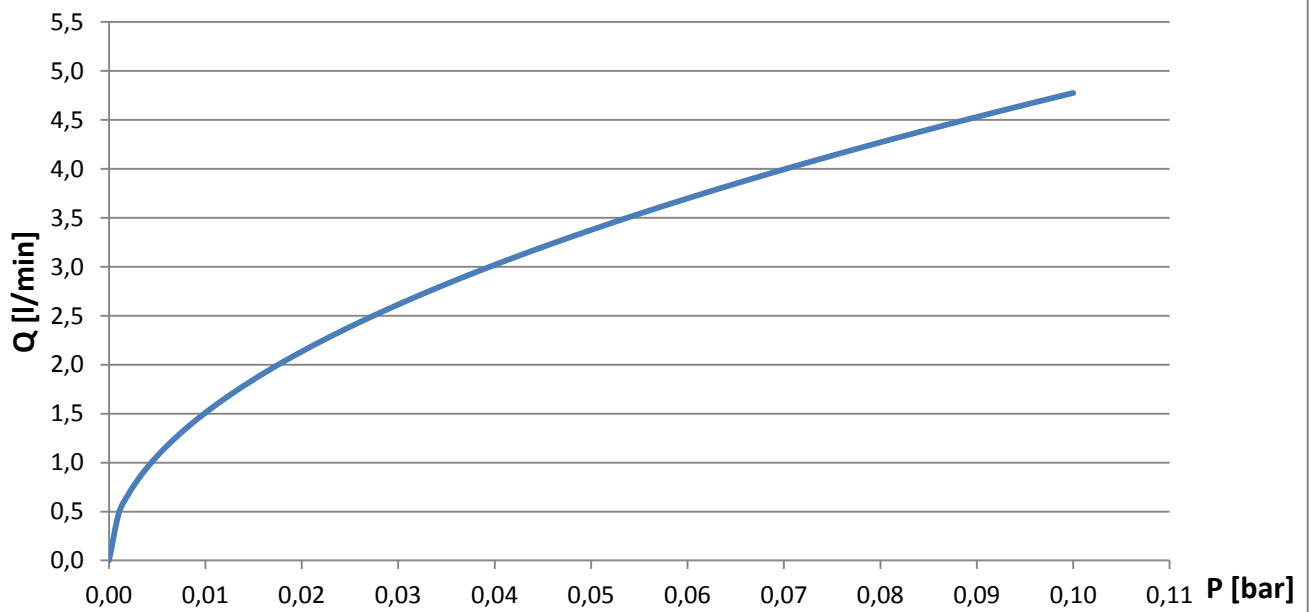

Flow rate
Vending valve mod.890 000

Flow data is approssimate and will be affected by applications variables
Water temperature at 23°C

890 000

Serie:
890

Data: 20/01/2016
Revisione: **0**